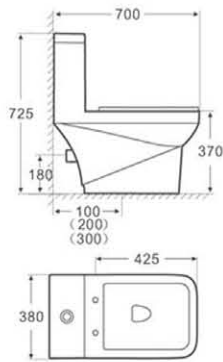

WCC 101

Washdown One - Piece Toilet
Size : 700X380X725 mm
S-trap, 100, 200, 300mm Roughing - in / P-trap
180mm Roughing - in