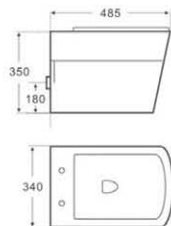

WCC 205

Washdown Two-Piece Toilet
 Size: 720X380X730mm
 S-trap 300mm Roughing-in /
 P-trap 180mm Roughing-in

WCC 206

Washdown Wall-Hung Toilet with cistern
 Size: 615X325X800mm
 P-trap 180mm Roughing-in

WCC 207

Washdown Wall-Hung Toilet with cistern
 Size: 650X390X670mm
 P-trap 180mm Roughing-in

Sanitary Ware

WCC 301

Washdown Wall-Hung Toilet
Size: 560X360X360mm
P-trap 180mm Roughing-in

WCC 302

Washdown Wall-Hung Toilet
Size: 540X360X360mm
P-trap 180mm Roughing-in

WCC 303

Washdown Back to wall Pan
Size: 560X375X420mm
P-trap 180mm Roughing-in

WCC 304

Washdown wall-hung Toilet
Size: 560X350X350mm
P-trap 180mm Roughing-in

WCC 305
Washdown wall-hung Toilet
Size: 530X360X350mm
P-trap 180mm Roughing-in

WCC 306
Washdown wall-hung Toilet
Size: 560X360X345mm
P-trap 180mm Roughing-in

WCC 307
Washdown wall-hung Toilet
Size: 485X340X350mm
P-trap 180mm Roughing-in

WCC 308
Washdown Back to wall Pan
Size: 540X360X410mm
P-trap 180mm Roughing-in