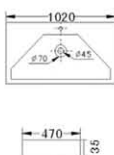

BJ 420

- Artistic Basin
- Size : 1020 × 470 × 135mm
- Above counter mounting