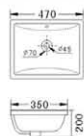

BJ 534

- Counter Basin
- Size : 610 x 470 x 210mm
- Mounting above cabinet

BJ 601

- Above Counter Basin
- Size : 580 x 440 x 185mm
- Above Counter mounting

BJ 602

- Above Counter Basin
- Size : 580 x 475 x 205mm
- Above Counter mounting

BJ 603

- Under Counter Basin
- Size : 530 x 340 x 170mm
- Under Counter mounting

BJ 604

- Under Counter Basin
- Size : 470 x 350 x 200mm
- Under Counter mounting

BJ 605

- Under Counter Basin
- Size : 435 x 435 x 190mm
- Under Counter mounting

BJ 606

- Under Counter Basin
- Size : 550 x 350 x 170mm
- Under Counter mounting

BJ 607

- Under Counter Basin
- Size : 460 x 380 x 190mm
- Under Counter mounting

BJ 608

- Under Counter Basin
- Size : 500 x 415 x 190mm
- Under Counter mounting