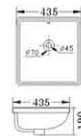

BJ 531

- Counter Basin
- Size : 610 x 465 x 190mm
- Mounting above cabinet

BJ 532

- Counter Basin
- Size : 1010 x 470 x 210mm
- Mounting above cabinet

BJ 533

- Counter Basin
- Size : 820 x 470 x 210mm
- Mounting above cabinet

BJ 534

- Counter Basin
- Size : 610 x 470 x 210mm
- Mounting above cabinet

BJ 601

- Above Counter Basin
- Size : 580 x 440 x 185mm
- Above Counter mounting

BJ 602

- Above Counter Basin
- Size : 580 x 475 x 205mm
- Above Counter mounting

BJ 603

- Under Counter Basin
- Size : 530 x 340 x 170mm
- Under Counter mounting

BJ 604

- Under Counter Basin
- Size : 470 x 350 x 200mm
- Under Counter mounting

BJ 605

- Under Counter Basin
- Size : 435 x 435 x 190mm
- Under Counter mounting

BJ 606

- Under Counter Basin
- Size : 550 x 350 x 170mm
- Under Counter mounting

BJ 607

- Under Counter Basin
- Size : 460 x 380 x 190mm
- Under Counter mounting

BJ 608

- Under Counter Basin
- Size : 500 x 415 x 190mm
- Under Counter mounting