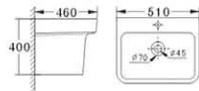

BJ 102

- Wall-hung Basin
- Size : 480 × 430 × 345mm
- Wall-hung installation

BJ 103

- Wall-hung Basin
- Size : 585 × 485 × 410mm
- Wall-hung installation

BJ 104

- Wall-hung Basin
- Size : 485 x 430 x 300mm
- Wall-hung installation

BJ 105

- Wall-hung Basin
- Size : 570 x 480 x 395mm
- Wall-hung installation

BJ 106

- Wall-hung Basin
- Size : 580 x 460 x 430mm
- Wall-hung installation

BC 107

Wall-hung Half Pedestal Basin
 Size: 550x440x530mm
 Pedestal Open back

BJ 108

- Wall-hung Basin
- Size : 510 x 460 x 400mm
- Wall-hung installation

BC 109

Wall-hung Half Pedestal Basin
 Size: 600x470x450mm
 1th & 2th Tap-hole Available / Pedestal Open back

BG 110

Wash Basin with
 Semi Pedestal (white)
 600 X 450 X 405 mm