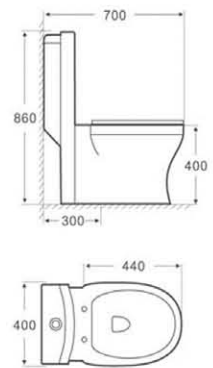

WCC 102

Washdown One - Piece Toilet
Size : 700X380X725 mm
S-trap, 100, 200, 300mm Roughing - in / P-trap
180mm Roughing - in