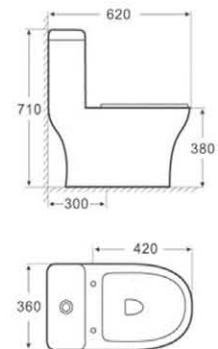

FA 105

Mirror
Size: 600X460 mm
Size: 700X500 mm

FA 106

Mirror
Size: 800X490 mm
Size: 600X800 mm

FA 107

Hang the Cabinet
Mirror
Size: 1000X460 mm
Size: 280X170X700 mm
Size: 600X800 mm

FC 108

Hang the Cabinet
Mirror
Size: 1000X460 mm
Size: 280X170X700 mm
Size: 600X800 mm

WATER CLOSET

SESSION 3

WCC 101

Washdown One - Piece Toilet
 Size : 700X380X725 mm
 S-trap, 100, 200, 300mm Roughing - in / P-trap
 180mm Roughing - in

WCC 102

Washdown One - Piece Toilet
 Size : 700X380X725 mm
 S-trap, 100, 200, 300mm Roughing - in / P-trap
 180mm Roughing - in

WCC 103

Siphonic One-Piece Toilet
 Size: 680X370X840mm
 S-trap, 300mm Roughing-in

WCC 104

Siphonic one-Piece Toilet
 Size: 710X380X820mm
 S-trap, 300mm Roughing-in

WCC 105
Siphonic One-Piece Toilet
Size: 710X365X780mm
S-trap, 300mm Roughing-in

WCC 106
Washdown One-Piece Toilet
Size: 730X380X740mm
S-trap, 100, 230, 300mm Roughing-in/ P-trap, 180mm Roughing-in

WCC 107
Siphonic One-Piece Toilet
Size: 730X390X750mm
S-trap, 300mm Roughing-in

WCC 108
Siphonic One-Piece Toilet
Size: 620X360X710mm
S-trap, 300mm Roughing-in