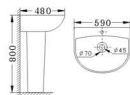

BJ 205

- Pedestal Basin
- Size : 590 x 480 x 800mm
- Fixing to wall back

BC 206

BC 207

- Pedestal Basin
- Size e: 480x470x800mm
- 1th & 2th Tap-hole Available
- Pedestal Open back