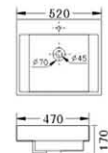

BJ 411

- Artistic Basin
- Size : 520 × 470 × 170mm
- Above counter mounting