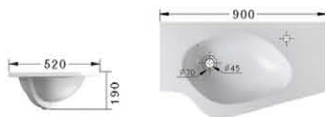

BJ 524

- Counter Basin
- Size : 900 × 520 × 190mm
- Mounting above cabinet