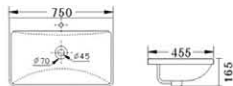

BJ 308

- Wall-hung Basin
- Size : 610 x 470 x 160mm
- Wall-hung installation

BJ 309

- Wall-hung Basin
- Size : 610 x 465 x 170mm
- Wall-hung installation

BJ 310

- Wall-hung Basin
- Size : 770 x 470 x 170mm
- Wall-hung installation

BJ 311

- Wall-hung Basin
- Size : 600 x 450 x 190mm
- Wall-hung installation

BJ 312

- Wall-hung Basin
- Size : 420 x 420 x 180mm
- Wall-hung installation

BJ 401

- Artistic Basin
- Size : 600 × 455 × 165mm
- Above counter mounting

BJ 402

- Artistic Basin
- Size : 750 × 455 × 165mm
- Above counter mounting

BJ 403

- Artistic Basin
- Size : 900 × 455 × 165mm
- Above counter mounting

BJ 404

- Artistic Basin
- Size : 455 × 455 × 145mm
- Above counter mounting

BJ 405

- Artistic Basin
- Size : 610 × 480 × 145mm
- Above counter mounting

BJ 406

- Artistic Basin
- Size : 750 × 460 × 145mm
- Above counter mounting

BJ 407

- Artistic Basin
- Size : 425 × 425 × 170mm
- Above counter mounting