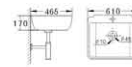

BJ 203

- Pedestal Basin
- Size : 520 x 470 x 790mm
- Fixing to wall back

BJ 204

- Pedestal Basin
- Size : 460 x 310 x 810mm
- Fixing to wall back

BJ 205

- Pedestal Basin
- Size : 590 x 480 x 800mm
- Fixing to wall back

BJ 302

- Wall-hung Basin
- Size : 610 x 485 x 160mm
- Wall-hung installation

BJ 303

- Wall-hung Basin
- Size : 510 x 415 x 175mm
- Wall-hung installation

BJ 304

- Wall-hung Basin
- Size : 505 x 430 x 180mm
- Wall-hung installation

BJ 305

- Wall-hung Basin
- Size : 410 x 480 x 170mm
- Wall-hung installation

BJ 306

- Wall-hung Basin
- Size : 480 x 330 x 155mm
- Wall-hung installation

BJ 307

- Wall-hung Basin
- Size : 595 x 435 x 170mm
- Wall-hung installation

BJ 308

- Wall-hung Basin
- Size : 610 x 470 x 160mm
- Wall-hung installation

BJ 309

- Wall-hung Basin
- Size : 610 x 465 x 170mm
- Wall-hung installation

BJ 310

- Wall-hung Basin
- Size : 770 x 470 x 170mm
- Wall-hung installation