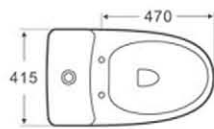

WCC 112

Siphonic One-Piece Toilet
Size: 680X370X750mm
S-trap, 100, 230, 300mm Roughing-in