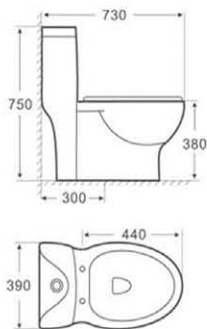

FA 105

Mirror
Size: 600X460 mm
Size: 700X500 mm

FA 106

Mirror
Size: 800X490 mm
Size: 600X800 mm

FA 107

Hang the Cabinet
Mirror
Size: 1000X460 mm
Size: 280X170X700 mm
Size: 600X800 mm

FC 108

Hang the Cabinet
Mirror
Size: 1000X460 mm
Size: 280X170X700 mm
Size: 600X800 mm

WATER CLOSET

SESSION 3

WCC 101

Washdown One - Piece Toilet
 Size : 700X380X725 mm
 S-trap, 100, 200, 300mm Roughing - in / P-trap
 180mm Roughing - in

WCC 102

Washdown One - Piece Toilet
 Size : 700X380X725 mm
 S-trap, 100, 200, 300mm Roughing - in / P-trap
 180mm Roughing - in

WCC 103

Siphonic One-Piece Toilet
 Size: 680X370X840mm
 S-trap, 300mm Roughing-in

WCC 104

Siphonic one-Piece Toilet
 Size: 710X380X820mm
 S-trap, 300mm Roughing-in

WCC 105
Siphonic One-Piece Toilet
Size: 710X365X780mm
S-trap, 300mm Roughing-in

WCC 106
Washdown One-Piece Toilet
Size: 730X380X740mm
S-trap, 100, 230, 300mm Roughing-in/ P-trap, 180mm Roughing-in

WCC 107
Siphonic One-Piece Toilet
Size: 730X390X750mm
S-trap, 300mm Roughing-in

WCC 108
Siphonic One-Piece Toilet
Size: 620X360X710mm
S-trap, 300mm Roughing-in