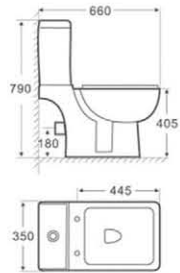

WCC 204

Washdown Two-Piece Toilet
Size: 660X350X790mm
P-trap 180mm Roughing-in