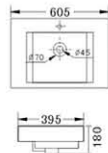

BJ 402

- Artistic Basin
- Size : 750 × 455 × 165mm
- Above counter mounting

BJ 403

- Artistic Basin
- Size : 900 × 455 × 165mm
- Above counter mounting

BJ 404

- Artistic Basin
- Size : 455 × 455 × 145mm
- Above counter mounting

BJ 405

- Artistic Basin
- Size : 610 × 480 × 145mm
- Above counter mounting

BJ 406

- Artistic Basin
- Size : 750 × 460 × 145mm
- Above counter mounting

BJ 407

- Artistic Basin
- Size : 425 × 425 × 170mm
- Above counter mounting

BJ 408

- Artistic Basin
- Size : 605 × 395 × 180mm
- Above counter mounting

BJ 409

- Artistic Basin
- Size : 670 × 505 × 170mm
- Above counter mounting

BJ 410

- Artistic Basin
- Size : 820 × 470 × 155mm
- Above counter mounting