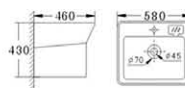

BJ 102

- Wall-hung Basin
- Size : 480 × 430 × 345mm
- Wall-hung installation

BJ 103

- Wall-hung Basin
- Size : 585 × 485 × 410mm
- Wall-hung installation

BJ 104

- Wall-hung Basin
- Size : 485 x 430 x 300mm
- Wall-hung installation

BJ 105

- Wall-hung Basin
- Size : 570 x 480 x 395mm
- Wall-hung installation

BJ 106

- Wall-hung Basin
- Size : 580 x 460 x 430mm
- Wall-hung installation

BC 107

Wall-hung Half Pedestal Basin
 Size: 550x440x530mm
 Pedestal Open back