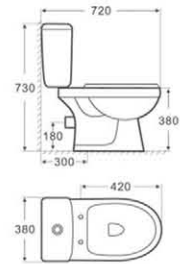

WCC 204

Washdown Two-Piece Toilet
Size: 660X350X790mm
P-trap 180mm Roughing-in

WCC 205

WCC 206

Washdown Wall-Hung Toilet with cistern
Size: 615X325X800mm
P-trap 180mm Roughing-in

WCC 207

Washdown Wall-Hung Toilet with cistern
Size: 650X390X670mm
P-trap 180mm Roughing-in