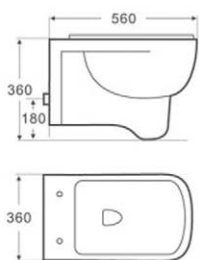

WCC 301

WCC 302

WCC 303

WCC 304