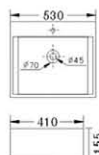

BJ 405

- Artistic Basin
- Size : 610 × 480 × 145mm
- Above counter mounting

BJ 406

- Artistic Basin
- Size : 750 × 460 × 145mm
- Above counter mounting

BJ 407

- Artistic Basin
- Size : 425 × 425 × 170mm
- Above counter mounting

BJ 408

- Artistic Basin
- Size : 605 × 395 × 180mm
- Above counter mounting

BJ 409

- Artistic Basin
- Size : 670 × 505 × 170mm
- Above counter mounting

BJ 410

- Artistic Basin
- Size : 820 × 470 × 155mm
- Above counter mounting

BJ 411

- Artistic Basin
- Size : 520 × 470 × 170mm
- Above counter mounting

BJ 412

- Artistic Basin
- Size : 750 × 410 × 150mm
- Above counter mounting

BJ 413

- Artistic Basin
- Size : 610 × 475 × 200mm
- Above counter mounting

BJ 414

- Artistic Basin
- Size : 540 × 440 × 190mm
- Above counter mounting

BJ 415

- Artistic Basin
- Size : 530 × 410 × 155mm
- Above counter mounting

BJ 416

- Artistic Basin
- Size : 580 × 460 × 155mm
- Above counter mounting