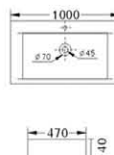

BJ 418

- Artistic Basin
- Size : 1000 × 470 × 140mm
- Above counter mounting