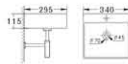

BJ 203

- Pedestal Basin
- Size : 520 x 470 x 790mm
- Fixing to wall back

BJ 204

- Pedestal Basin
- Size : 460 x 310 x 810mm
- Fixing to wall back

BJ 205

- Pedestal Basin
- Size : 590 x 480 x 800mm
- Fixing to wall back

BC 206

- Pedestal Basin
- Size : 550x450x845mm
- Pedestal Open back

BC 207

- Pedestal Basin
- Size e: 480x470x800mm
- 1th & 2th Tap-hole Available
- Pedestal Open back

BJ 301

- Wall-hung Basin
- Size : 340 x 295 x 115mm
- Wall-hung installation

BJ 302

- Wall-hung Basin
- Size : 610 x 485 x 160mm
- Wall-hung installation

BJ 303

- Wall-hung Basin
- Size : 510 x 415 x 175mm
- Wall-hung installation

BJ 304

- Wall-hung Basin
- Size : 505 x 430 x 180mm
- Wall-hung installation