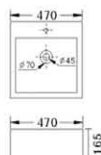

BJ 408

- Artistic Basin
- Size : 605 × 395 × 180mm
- Above counter mounting

BJ 409

- Artistic Basin
- Size : 670 × 505 × 170mm
- Above counter mounting

BJ 410

- Artistic Basin
- Size : 820 × 470 × 155mm
- Above counter mounting

BJ 411

- Artistic Basin
- Size : 520 × 470 × 170mm
- Above counter mounting

BJ 412

- Artistic Basin
- Size : 750 × 410 × 150mm
- Above counter mounting

BJ 413

- Artistic Basin
- Size : 610 × 475 × 200mm
- Above counter mounting

BJ 414

- Artistic Basin
- Size : 540 × 440 × 190mm
- Above counter mounting

BJ 415

- Artistic Basin
- Size : 530 × 410 × 155mm
- Above counter mounting

BJ 416

- Artistic Basin
- Size : 580 × 460 × 155mm
- Above counter mounting

BJ 417

- Artistic Basin
- Size : 470 × 470 × 165mm
- Above counter mounting

BJ 418

- Artistic Basin
- Size : 1000 × 470 × 140mm
- Above counter mounting

BJ 419

- Artistic Basin
- Size : 760 × 470 × 130mm
- Above counter mounting