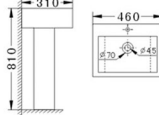

BJ 108

- Wall-hung Basin
- Size : 510 x 460 x 400mm
- Wall-hung installation

BC 109

Wall-hung Half Pedestal Basin
 Size: 600x470x450mm
 1th & 2th Tap-hole Available / Pedestal Open back

BG 110

Wash Basin with
 Semi Pedestal (white)
 600 X 450 X 405 mm

BG 111

Wash Basin with
Semi Pedestal (white)
590 X 490 X 410 mm

BG 112

Wash Basin with
Semi Pedestal (Ivory)
550 X 445 X 394 mm

BG 113

Wash Basin with
Semi Pedestal (Ivory)
610 X 460 X 480 mm

BG 114

Wash Basin with
Semi Pedestal (white)
550 X 445 X 394 mm

BC 115

Wall-hung Half Pedestal Basin
Size: 620 X 490 X 410 mm
1th & 2th Tap-hole Available
Pedestal Open back

BJ 201

- Pedestal Basin
- Size : 510 x 510 x 815mm
- Fixing to wall back

BJ 202

- Pedestal Basin
- Size : 630 x 460 x 835mm
- Fixing to wall back

BJ 203

- Pedestal Basin
- Size : 520 x 470 x 790mm
- Fixing to wall back

BJ 204

- Pedestal Basin
- Size : 460 x 310 x 810mm
- Fixing to wall back

BJ 205

- Pedestal Basin
- Size : 590 x 480 x 800mm
- Fixing to wall back