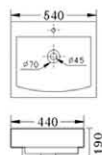

BJ 408

- Artistic Basin
- Size : 605 × 395 × 180mm
- Above counter mounting

BJ 409

- Artistic Basin
- Size : 670 × 505 × 170mm
- Above counter mounting

BJ 410

- Artistic Basin
- Size : 820 × 470 × 155mm
- Above counter mounting

BJ 411

- Artistic Basin
- Size : 520 × 470 × 170mm
- Above counter mounting

BJ 412

- Artistic Basin
- Size : 750 × 410 × 150mm
- Above counter mounting

BJ 413

- Artistic Basin
- Size : 610 × 475 × 200mm
- Above counter mounting

BJ 414

- Artistic Basin
- Size : 540 × 440 × 190mm
- Above counter mounting

BJ 415

- Artistic Basin
- Size : 530 × 410 × 155mm
- Above counter mounting

BJ 416

- Artistic Basin
- Size : 580 × 460 × 155mm
- Above counter mounting