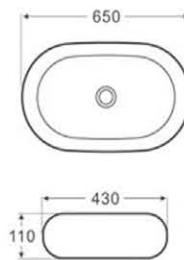

BC 115

Wall-hung Half Pedestal Basin
Size: 620 X 490 X 410 mm
1th & 2th Tap-hole Available
Pedestal Open back

BJ 201

- Pedestal Basin
- Size : 510 x 510 x 815mm
- Fixing to wall back

BJ 202

- Pedestal Basin
- Size : 630 x 460 x 835mm
- Fixing to wall back

BJ 420

- Artistic Basin
- Size : 1020 × 470 × 135mm
- Above counter mounting

BJ 421

- Artistic Basin
- Size : 600 × 395 × 165mm
- Above counter mounting

BJ 422

- Artistic Basin
- Size : 610 × 470 × 190mm
- Above counter mounting

BJ 426

- Artistic Basin
- Size : 540×470×190mm
- Above counter mounting

BJ 427

- Artistic Basin
- Size : 605×430×185mm
- Above counter mounting

BJ 428

- Artistic Basin
- Size : 615×420×185mm
- Above counter mounting

BJ 429

- Artistic Basin
- Size : 545×460×135mm
- Above counter mounting

BJ 430

- Artistic Basin
- Size : 610×470×160mm
- Above counter mounting

BJ 431

- Artistic Basin
- Size : 580×480×150mm
- Above counter mounting