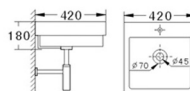

BJ 312

- Wall-hung Basin
- Size : 420 x 420 x 180mm
- Wall-hung installation