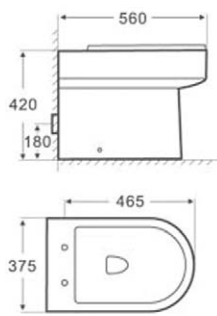

WCC 301

WCC 302

WCC 303

WCC 304