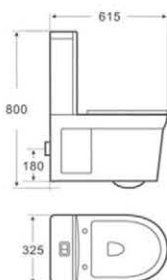

WCC 206

Washdown Wall-Hung Toilet with cistern
Size: 615X325X800mm
P-trap 180mm Roughing-in