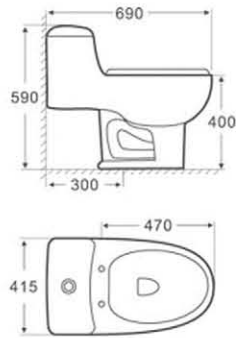

WCC 110

Washdown One-Piece Toilet
Size: 720X380X860mm
S-trap, 300mm Roughing-in/ P-trap, 180mm Rouing-in