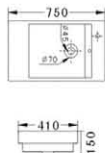

BJ 405

- Artistic Basin
- Size : 610 × 480 × 145mm
- Above counter mounting

BJ 406

- Artistic Basin
- Size : 750 × 460 × 145mm
- Above counter mounting

BJ 407

- Artistic Basin
- Size : 425 × 425 × 170mm
- Above counter mounting

BJ 408

- Artistic Basin
- Size : 605 × 395 × 180mm
- Above counter mounting

BJ 409

- Artistic Basin
- Size : 670 × 505 × 170mm
- Above counter mounting

BJ 410

- Artistic Basin
- Size : 820 × 470 × 155mm
- Above counter mounting

BJ 411

- Artistic Basin
- Size : 520 × 470 × 170mm
- Above counter mounting

BJ 412

- Artistic Basin
- Size : 750 × 410 × 150mm
- Above counter mounting

BJ 413

- Artistic Basin
- Size : 610 × 475 × 200mm
- Above counter mounting