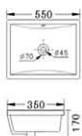

BJ 534

- Counter Basin
- Size : 610 x 470 x 210mm
- Mounting above cabinet

BJ 601

- Above Counter Basin
- Size : 580 x 440 x 185mm
- Above Counter mounting

BJ 602

- Above Counter Basin
- Size : 580 x 475 x 205mm
- Above Counter mounting

BJ 603

- Under Counter Basin
- Size : 530 x 340 x 170mm
- Under Counter mounting

BJ 604

- Under Counter Basin
- Size : 470 x 350 x 200mm
- Under Counter mounting

BJ 605

- Under Counter Basin
- Size : 435 x 435 x 190mm
- Under Counter mounting

BJ 606

- Under Counter Basin
- Size : 550 x 350 x 170mm
- Under Counter mounting

BJ 607

- Under Counter Basin
- Size : 460 x 380 x 190mm
- Under Counter mounting

BJ 608

- Under Counter Basin
- Size : 500 x 415 x 190mm
- Under Counter mounting