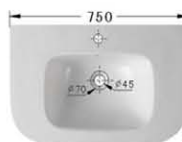

BC 115

Wall-hung Half Pedestal Basin
Size: 620 X 490 X 410 mm
1th & 2th Tap-hole Available
Pedestal Open back

BJ 201

- Pedestal Basin
- Size : 510 x 510 x 815mm
- Fixing to wall back

BJ 202

- Pedestal Basin
- Size : 630 x 460 x 835mm
- Fixing to wall back

BJ 507

- Counter Basin
- Size : 610 × 470 × 190mm
- Mounting above cabinet

BJ 508

- Counter Basin
- Size : 510 × 450 × 190mm
- Mounting above cabinet

BJ 509

- Counter Basin
- Size : 760 × 500 × 180mm
- Mounting above cabinet

BJ 510

- Counter Basin
- Size : 610 × 480 × 180mm
- Mounting above cabinet

BJ 511

- Counter Basin
- Size : 510 × 430 × 180mm
- Mounting above cabinet

BJ 512

- Counter Basin
- Size : 1220 × 505 × 260mm
- Mounting above cabinet

BJ 513

- Counter Basin
- Size : 900 × 505 × 260mm
- Mounting above cabinet

BJ 514

- Counter Basin
- Size : 770 × 505 × 260mm
- Mounting above cabinet

BJ 515

- Counter Basin
- Size: 750 x 490 x 200mm
- Mounting above cabinet