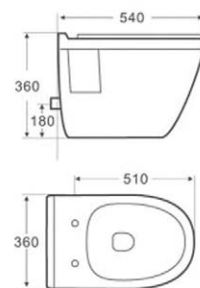

WCC 301

WCC 302

WCC 303

WCC 304