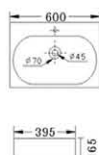

BJ 411

- Artistic Basin
- Size : 520 × 470 × 170mm
- Above counter mounting

BJ 412

- Artistic Basin
- Size : 750 × 410 × 150mm
- Above counter mounting

BJ 413

- Artistic Basin
- Size : 610 × 475 × 200mm
- Above counter mounting

BJ 414

- Artistic Basin
- Size : 540 × 440 × 190mm
- Above counter mounting

BJ 415

- Artistic Basin
- Size : 530 × 410 × 155mm
- Above counter mounting

BJ 416

- Artistic Basin
- Size : 580 × 460 × 155mm
- Above counter mounting

BJ 417

- Artistic Basin
- Size : 470 × 470 × 165mm
- Above counter mounting

BJ 418

- Artistic Basin
- Size : 1000 × 470 × 140mm
- Above counter mounting

BJ 419

- Artistic Basin
- Size : 760 × 470 × 130mm
- Above counter mounting

BJ 420

- Artistic Basin
- Size : 1020 × 470 × 135mm
- Above counter mounting

BJ 421

- Artistic Basin
- Size : 600 × 395 × 165mm
- Above counter mounting

BJ 422

- Artistic Basin
- Size : 610 × 470 × 190mm
- Above counter mounting