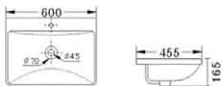

BJ 308

- Wall-hung Basin
- Size : 610 x 470 x 160mm
- Wall-hung installation

BJ 309

- Wall-hung Basin
- Size : 610 x 465 x 170mm
- Wall-hung installation

BJ 310

- Wall-hung Basin
- Size : 770 x 470 x 170mm
- Wall-hung installation

BJ 311

- Wall-hung Basin
- Size : 600 x 450 x 190mm
- Wall-hung installation

BJ 312

- Wall-hung Basin
- Size : 420 x 420 x 180mm
- Wall-hung installation

BJ 401

- Artistic Basin
- Size : 600 × 455 × 165mm
- Above counter mounting

BJ 402

- Artistic Basin
- Size : 750 × 455 × 165mm
- Above counter mounting

BJ 403

- Artistic Basin
- Size : 900 × 455 × 165mm
- Above counter mounting

BJ 404

- Artistic Basin
- Size : 455 × 455 × 145mm
- Above counter mounting

BJ 405

- Artistic Basin
- Size : 610 × 480 × 145mm
- Above counter mounting

BJ 406

- Artistic Basin
- Size : 750 × 460 × 145mm
- Above counter mounting

BJ 407

- Artistic Basin
- Size : 425 × 425 × 170mm
- Above counter mounting