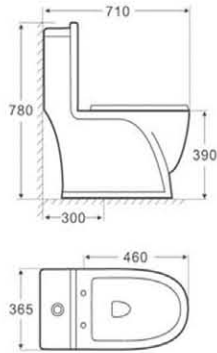

Size: 750X460 mm
Size: 410X380X1600 mm
Size: 600X850 mm

FA 101

Mirror
Size: 1000X480 mm
Size: 950X600 mm

FA 104

Hang the Cabinet
Mirror

Size: 600X460 mm
Size: 1000X250X150 mm
Size: 500X700 mm

FA 103

Mirror
Size: 900X460 mm
Size: 850X600 mm

FA 105

Mirror
Size: 600X460 mm
Size: 700X500 mm

FA 106

Mirror
Size: 800X490 mm
Size: 600X800 mm

FA 107

Hang the Cabinet
Mirror
Size: 1000X460 mm
Size: 280X170X700 mm
Size: 600X800 mm

FC 108

Hang the Cabinet
Mirror
Size: 1000X460 mm
Size: 280X170X700 mm
Size: 600X800 mm

WATER CLOSET

SESSION 3

WCC 101

Washdown One - Piece Toilet
 Size : 700X380X725 mm
 S-trap, 100, 200, 300mm Roughing - in / P-trap
 180mm Roughing - in

WCC 102

Washdown One - Piece Toilet
 Size : 700X380X725 mm
 S-trap, 100, 200, 300mm Roughing - in / P-trap
 180mm Roughing - in

WCC 103

Siphonic One-Piece Toilet
 Size: 680X370X840mm
 S-trap, 300mm Roughing-in

WCC 104

Siphonic one-Piece Toilet
 Size: 710X380X820mm
 S-trap, 300mm Roughing-in

WCC 105
Siphonic One-Piece Toilet
Size: 710X365X780mm
S-trap, 300mm Roughing-in