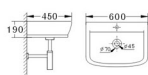

BJ 305

- Wall-hung Basin
- Size : 410 x 480 x 170mm
- Wall-hung installation

BJ 306

- Wall-hung Basin
- Size : 480 x 330 x 155mm
- Wall-hung installation

BJ 307

- Wall-hung Basin
- Size : 595 x 435 x 170mm
- Wall-hung installation

BJ 308

- Wall-hung Basin
- Size : 610 x 470 x 160mm
- Wall-hung installation

BJ 309

- Wall-hung Basin
- Size : 610 x 465 x 170mm
- Wall-hung installation

BJ 310

- Wall-hung Basin
- Size : 770 x 470 x 170mm
- Wall-hung installation

BJ 311

- Wall-hung Basin
- Size : 600 x 450 x 190mm
- Wall-hung installation

BJ 312

- Wall-hung Basin
- Size : 420 x 420 x 180mm
- Wall-hung installation

BJ 401

- Artistic Basin
- Size : 600 × 455 × 165mm
- Above counter mounting