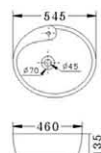

BJ 429

- Artistic Basin
- Size : 545×460×135mm
- Above counter mounting