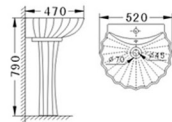

BJ 108

- Wall-hung Basin
- Size : 510 x 460 x 400mm
- Wall-hung installation

BC 109

Wall-hung Half Pedestal Basin
 Size: 600x470x450mm
 1th & 2th Tap-hole Available / Pedestal Open back

BG 110

Wash Basin with
 Semi Pedestal (white)
 600 X 450 X 405 mm

BG 111

Wash Basin with
Semi Pedestal (white)
590 X 490 X 410 mm

BG 112

Wash Basin with
Semi Pedestal (Ivory)
550 X 445 X 394 mm

BG 113

Wash Basin with
Semi Pedestal (Ivory)
610 X 460 X 480 mm

BG 114

Wash Basin with
Semi Pedestal (white)
550 X 445 X 394 mm

BC 115

Wall-hung Half Pedestal Basin
Size: 620 X 490 X 410 mm
1th & 2th Tap-hole Available
Pedestal Open back

BJ 201

- Pedestal Basin
- Size : 510 x 510 x 815mm
- Fixing to wall back

BJ 202

- Pedestal Basin
- Size : 630 x 460 x 835mm
- Fixing to wall back

BJ 203

- Pedestal Basin
- Size : 520 x 470 x 790mm
- Fixing to wall back

BJ 204

- Pedestal Basin
- Size : 460 x 310 x 810mm
- Fixing to wall back

BJ 205

- Pedestal Basin
- Size : 590 x 480 x 800mm
- Fixing to wall back