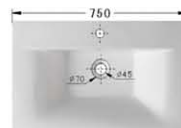

BJ 504

- Counter Basin
- Size : 600 x 455 x 170mm
- Mounting above cabinet