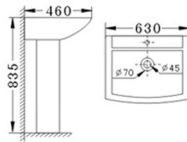

BJ 105

- Wall-hung Basin
- Size : 570 x 480 x 395mm
- Wall-hung installation

BJ 106

- Wall-hung Basin
- Size : 580 x 460 x 430mm
- Wall-hung installation

BC 107

Wall-hung Half Pedestal Basin
 Size: 550x440x530mm
 Pedestal Open back

BJ 108

- Wall-hung Basin
- Size : 510 x 460 x 400mm
- Wall-hung installation

BC 109

Wall-hung Half Pedestal Basin
 Size: 600x470x450mm
 1th & 2th Tap-hole Available / Pedestal Open back

BG 110

Wash Basin with
 Semi Pedestal (white)
 600 X 450 X 405 mm

BG 111

Wash Basin with
Semi Pedestal (white)
590 X 490 X 410 mm

BG 112

Wash Basin with
Semi Pedestal (Ivory)
550 X 445 X 394 mm

BG 113

Wash Basin with
Semi Pedestal (Ivory)
610 X 460 X 480 mm

BG 114

Wash Basin with
Semi Pedestal (white)
550 X 445 X 394 mm

BC 115

Wall-hung Half Pedestal Basin
Size: 620 X 490 X 410 mm
1th & 2th Tap-hole Available
Pedestal Open back

BJ 201

- Pedestal Basin
- Size : 510 x 510 x 815mm
- Fixing to wall back

BJ 202

- Pedestal Basin
- Size : 630 x 460 x 835mm
- Fixing to wall back