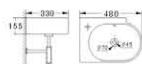

BJ 203

- Pedestal Basin
- Size : 520 x 470 x 790mm
- Fixing to wall back

BJ 204

- Pedestal Basin
- Size : 460 x 310 x 810mm
- Fixing to wall back

BJ 205

- Pedestal Basin
- Size : 590 x 480 x 800mm
- Fixing to wall back

BC 206

- Pedestal Basin
- Size : 550x450x845mm
- Pedestal Open back

BC 207

- Pedestal Basin
- Size e: 480x470x800mm
- 1th & 2th Tap-hole Available
- Pedestal Open back

BJ 301

- Wall-hung Basin
- Size : 340 x 295 x 115mm
- Wall-hung installation

BJ 302

- Wall-hung Basin
- Size : 610 x 485 x 160mm
- Wall-hung installation

BJ 303

- Wall-hung Basin
- Size : 510 x 415 x 175mm
- Wall-hung installation

BJ 304

- Wall-hung Basin
- Size : 505 x 430 x 180mm
- Wall-hung installation

BJ 305

- Wall-hung Basin
- Size : 410 x 480 x 170mm
- Wall-hung installation

BJ 306

- Wall-hung Basin
- Size : 480 x 330 x 155mm
- Wall-hung installation

BJ 307

- Wall-hung Basin
- Size : 595 x 435 x 170mm
- Wall-hung installation