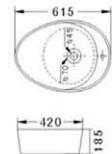

BJ 426

- Artistic Basin
- Size : 540×470×190mm
- Above counter mounting

BJ 427

- Artistic Basin
- Size : 605×430×185mm
- Above counter mounting

BJ 428

- Artistic Basin
- Size : 615×420×185mm
- Above counter mounting