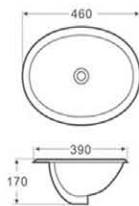

BC 433
Above Counter Basin
Size: 460x390x170mm
Countertop mounting