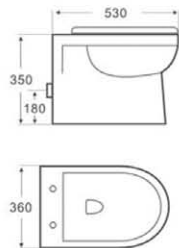

WCC 202
Washdown Two-Piece Toilet
Size: 660X340X830mm
P-trap 180mm Roughing-in

WCC 203
Washdown Two-Piece Toilet
Size: 610X400X790mm
P-trap 180mm Roughing-in

WCC 204

Washdown Two-Piece Toilet
 Size: 660X350X790mm
 P-trap 180mm Roughing-in

WCC 205

Washdown Two-Piece Toilet
 Size: 720X380X730mm
 S-trap 300mm Roughing-in /
 P-trap 180mm Roughing-in

WCC 206

Washdown Wall-Hung Toilet with cistern
 Size: 615X325X800mm
 P-trap 180mm Roughing-in

WCC 207

Washdown Wall-Hung Toilet with cistern
 Size: 650X390X670mm
 P-trap 180mm Roughing-in

Sanitary Ware

WCC 301

Washdown Wall-Hung Toilet
Size: 560X360X360mm
P-trap 180mm Roughing-in

WCC 302

Washdown Wall-Hung Toilet
Size: 540X360X360mm
P-trap 180mm Roughing-in

WCC 303

Washdown Back to wall Pan
Size: 560X375X420mm
P-trap 180mm Roughing-in

WCC 304

Washdown wall-hung Toilet
Size: 560X350X350mm
P-trap 180mm Roughing-in

WCC 305
Washdown wall-hung Toilet
Size: 530X360X350mm
P-trap 180mm Roughing-in