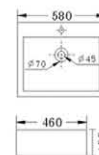

BJ 411

- Artistic Basin
- Size : 520 × 470 × 170mm
- Above counter mounting

BJ 412

- Artistic Basin
- Size : 750 × 410 × 150mm
- Above counter mounting

BJ 413

- Artistic Basin
- Size : 610 × 475 × 200mm
- Above counter mounting

BJ 414

- Artistic Basin
- Size : 540 × 440 × 190mm
- Above counter mounting

BJ 415

- Artistic Basin
- Size : 530 × 410 × 155mm
- Above counter mounting

BJ 416

- Artistic Basin
- Size : 580 × 460 × 155mm
- Above counter mounting