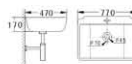

BJ 302

- Wall-hung Basin
- Size : 610 x 485 x 160mm
- Wall-hung installation

BJ 303

- Wall-hung Basin
- Size : 510 x 415 x 175mm
- Wall-hung installation

BJ 304

- Wall-hung Basin
- Size : 505 x 430 x 180mm
- Wall-hung installation

BJ 305

- Wall-hung Basin
- Size : 410 x 480 x 170mm
- Wall-hung installation

BJ 306

- Wall-hung Basin
- Size : 480 x 330 x 155mm
- Wall-hung installation

BJ 307

- Wall-hung Basin
- Size : 595 x 435 x 170mm
- Wall-hung installation

BJ 308

- Wall-hung Basin
- Size : 610 x 470 x 160mm
- Wall-hung installation

BJ 309

- Wall-hung Basin
- Size : 610 x 465 x 170mm
- Wall-hung installation

BJ 310

- Wall-hung Basin
- Size : 770 x 470 x 170mm
- Wall-hung installation

BJ 311

- Wall-hung Basin
- Size : 600 x 450 x 190mm
- Wall-hung installation

BJ 312

- Wall-hung Basin
- Size : 420 x 420 x 180mm
- Wall-hung installation

BJ 401

- Artistic Basin
- Size : 600 × 455 × 165mm
- Above counter mounting