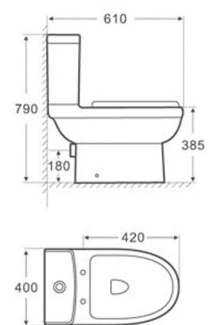

WCC 109

Siphonic One-Piece Toilet
Size: 690X415X590mm
S-trap, 300mm Roughing-in

WCC 110

Washdown One-Piece Toilet
Size: 720X380X860mm
S-trap, 300mm Roughing-in/ P-trap, 180mm Rouing-in

WCC 111

Washdown One-Piece Toilet
Size: 710X370X630mm
S-trap, 100, 230, 300mm Roughing-in
P-trap, 180mm Roughing-in

WCC 112

Siphonic One-Piece Toilet
Size: 680X370X750mm
S-trap, 100, 230, 300mm Roughing-in

WCC 113
Children's Washdown One-Piece Toilet
Size: 520X280X530mm
S-trap 180mm Roughing-in

WCC 201
Washdown Two-Piece Toilet
Size: 685X370X840mm
P-trap 180mm Roughing-in

WCC 202
Washdown Two-Piece Toilet
Size: 660X340X830mm
P-trap 180mm Roughing-in

WCC 203
Washdown Two-Piece Toilet
Size: 610X400X790mm
P-trap 180mm Roughing-in

WCC 204

Washdown Two-Piece Toilet
 Size: 660X350X790mm
 P-trap 180mm Roughing-in

WCC 205

Washdown Two-Piece Toilet
 Size: 720X380X730mm
 S-trap 300mm Roughing-in /
 P-trap 180mm Roughing-in

WCC 206

Washdown Wall-Hung Toilet with cistern
 Size: 615X325X800mm
 P-trap 180mm Roughing-in

WCC 207