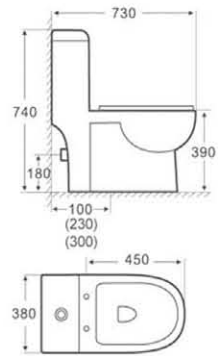

Size: 750X460 mm
Size: 410X380X1600 mm
Size: 600X850 mm

FA 101

Mirror
Size: 1000X480 mm
Size: 950X600 mm

FA 104

Hang the Cabinet
Mirror

Size: 600X460 mm
Size: 1000X250X150 mm
Size: 500X700 mm

FA 103

Mirror
Size: 900X460 mm
Size: 850X600 mm

WATER CLOSET

SESSION 3

WCC 101

Washdown One - Piece Toilet
 Size : 700X380X725 mm
 S-trap, 100, 200, 300mm Roughing - in / P-trap
 180mm Roughing - in

WCC 102

Washdown One - Piece Toilet
 Size : 700X380X725 mm
 S-trap, 100, 200, 300mm Roughing - in / P-trap
 180mm Roughing - in

WCC 103

Siphonic One-Piece Toilet
 Size: 680X370X840mm
 S-trap, 300mm Roughing-in

WCC 104

Siphonic one-Piece Toilet
 Size: 710X380X820mm
 S-trap, 300mm Roughing-in

WCC 105
Siphonic One-Piece Toilet
Size: 710X365X780mm
S-trap, 300mm Roughing-in

WCC 106
Washdown One-Piece Toilet
Size: 730X380X740mm
S-trap, 100, 230, 300mm Roughing-in/ P-trap, 180mm Roughing-in

WCC 107
Siphonic One-Piece Toilet
Size: 730X390X750mm
S-trap, 300mm Roughing-in

WCC 108
Siphonic One-Piece Toilet
Size: 620X360X710mm
S-trap, 300mm Roughing-in