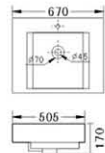

BJ 402

- Artistic Basin
- Size : 750 × 455 × 165mm
- Above counter mounting

BJ 403

- Artistic Basin
- Size : 900 × 455 × 165mm
- Above counter mounting

BJ 404

- Artistic Basin
- Size : 455 × 455 × 145mm
- Above counter mounting

BJ 405

- Artistic Basin
- Size : 610 × 480 × 145mm
- Above counter mounting

BJ 406

- Artistic Basin
- Size : 750 × 460 × 145mm
- Above counter mounting

BJ 407

- Artistic Basin
- Size : 425 × 425 × 170mm
- Above counter mounting

BJ 408

- Artistic Basin
- Size : 605 × 395 × 180mm
- Above counter mounting

BJ 409

- Artistic Basin
- Size : 670 × 505 × 170mm
- Above counter mounting

BJ 410

- Artistic Basin
- Size : 820 × 470 × 155mm
- Above counter mounting