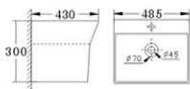

SKÖNHET

BASIN | GLASS BASIN | BATHROOM FURNITURE | CLOSET | URINAL | CUBICLES |
GLASS ENCLOSURES | GLASS PARTITION | TUB | JACUZZI

WASH BASINS

SESSION 1

BJ 101

- Wall-hung Basin
- Size : 560 × 450 × 380mm
- Wall-hung installation

BJ 102

- Wall-hung Basin
- Size : 480 × 430 × 345mm
- Wall-hung installation

BJ 103

- Wall-hung Basin
- Size : 585 × 485 × 410mm
- Wall-hung installation

BJ 104

- Wall-hung Basin
- Size : 485 x 430 x 300mm
- Wall-hung installation

BJ 105

- Wall-hung Basin
- Size : 570 x 480 x 395mm
- Wall-hung installation

BJ 106

- Wall-hung Basin
- Size : 580 x 460 x 430mm
- Wall-hung installation

BC 107

Wall-hung Half Pedestal Basin
 Size: 550x440x530mm
 Pedestal Open back

BJ 108

- Wall-hung Basin
- Size : 510 x 460 x 400mm
- Wall-hung installation

BC 109

Wall-hung Half Pedestal Basin
 Size: 600x470x450mm
 1th & 2th Tap-hole Available / Pedestal Open back

BG 110

Wash Basin with
 Semi Pedestal (white)
 600 X 450 X 405 mm