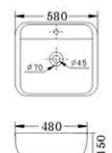

BJ 426

- Artistic Basin
- Size : 540×470×190mm
- Above counter mounting

BJ 427

- Artistic Basin
- Size : 605×430×185mm
- Above counter mounting

BJ 428

- Artistic Basin
- Size : 615×420×185mm
- Above counter mounting

BJ 429

- Artistic Basin
- Size : 545×460×135mm
- Above counter mounting

BJ 430

- Artistic Basin
- Size : 610×470×160mm
- Above counter mounting

BJ 431

- Artistic Basin
- Size : 580×480×150mm
- Above counter mounting