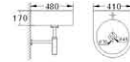

BJ 203

- Pedestal Basin
- Size : 520 x 470 x 790mm
- Fixing to wall back

BJ 204

- Pedestal Basin
- Size : 460 x 310 x 810mm
- Fixing to wall back

BJ 205

- Pedestal Basin
- Size : 590 x 480 x 800mm
- Fixing to wall back

BC 206

- Pedestal Basin
- Size : 550x450x845mm
- Pedestal Open back

BC 207

- Pedestal Basin
- Size e: 480x470x800mm
- 1th & 2th Tap-hole Available
- Pedestal Open back

BJ 301

- Wall-hung Basin
- Size : 340 x 295 x 115mm
- Wall-hung installation

BJ 302

- Wall-hung Basin
- Size : 610 x 485 x 160mm
- Wall-hung installation

BJ 303

- Wall-hung Basin
- Size : 510 x 415 x 175mm
- Wall-hung installation

BJ 304

- Wall-hung Basin
- Size : 505 x 430 x 180mm
- Wall-hung installation

BJ 305

- Wall-hung Basin
- Size : 410 x 480 x 170mm
- Wall-hung installation

BJ 306

- Wall-hung Basin
- Size : 480 x 330 x 155mm
- Wall-hung installation

BJ 307

- Wall-hung Basin
- Size : 595 x 435 x 170mm
- Wall-hung installation