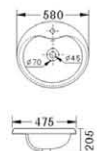

BJ 534

- Counter Basin
- Size : 610 x 470 x 210mm
- Mounting above cabinet

BJ 601

- Above Counter Basin
- Size : 580 x 440 x 185mm
- Above Counter mounting

BJ 602

- Above Counter Basin
- Size : 580 x 475 x 205mm
- Above Counter mounting