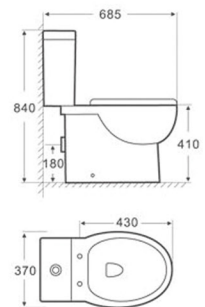

WCC 106
Washdown One-Piece Toilet
Size: 730X380X740mm
S-trap, 100, 230, 300mm Roughing-in/ P-trap, 180mm Roughing-in

WCC 107
Siphonic One-Piece Toilet
Size: 730X390X750mm
S-trap, 300mm Roughing-in

WCC 108
Siphonic One-Piece Toilet
Size: 620X360X710mm
S-trap, 300mm Roughing-in

WCC 109

Siphonic One-Piece Toilet
Size: 690X415X590mm
S-trap, 300mm Roughing-in

WCC 110

Washdown One-Piece Toilet
Size: 720X380X860mm
S-trap, 300mm Roughing-in/ P-trap, 180mm Rouing-in

WCC 111

Washdown One-Piece Toilet
Size: 710X370X630mm
S-trap, 100, 230, 300mm Roughing-in
P-trap, 180mm Roughing-in

WCC 112

Siphonic One-Piece Toilet
Size: 680X370X750mm
S-trap, 100, 230, 300mm Roughing-in

WCC 113
Children's Washdown One-Piece Toilet
Size: 520X280X530mm
S-trap 180mm Roughing-in

WCC 201
Washdown Two-Piece Toilet
Size: 685X370X840mm
P-trap 180mm Roughing-in

WCC 202
Washdown Two-Piece Toilet
Size: 660X340X830mm
P-trap 180mm Roughing-in

WCC 203
Washdown Two-Piece Toilet
Size: 610X400X790mm
P-trap 180mm Roughing-in

WCC 204

Washdown Two-Piece Toilet
 Size: 660X350X790mm
 P-trap 180mm Roughing-in