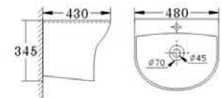

SKÖNHET

BASIN | GLASS BASIN | BATHROOM FURNITURE | CLOSET | URINAL | CUBICLES |
GLASS ENCLOSURES | GLASS PARTITION | TUB | JACUZZI

WASH BASINS

SESSION 1

BJ 101

- Wall-hung Basin
- Size : 560 × 450 × 380mm
- Wall-hung installation

BJ 102

- Wall-hung Basin
- Size : 480 × 430 × 345mm
- Wall-hung installation

BJ 103

- Wall-hung Basin
- Size : 585 × 485 × 410mm
- Wall-hung installation

BJ 104

- Wall-hung Basin
- Size : 485 x 430 x 300mm
- Wall-hung installation