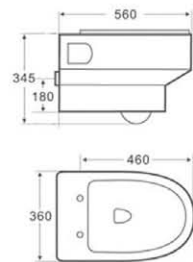

WCC 205

Washdown Two-Piece Toilet
 Size: 720X380X730mm
 S-trap 300mm Roughing-in /
 P-trap 180mm Roughing-in

WCC 206

Washdown Wall-Hung Toilet with cistern
 Size: 615X325X800mm
 P-trap 180mm Roughing-in

WCC 207

Washdown Wall-Hung Toilet with cistern
 Size: 650X390X670mm
 P-trap 180mm Roughing-in

Sanitary Ware

WCC 301

Washdown Wall-Hung Toilet
Size: 560X360X360mm
P-trap 180mm Roughing-in

WCC 302

Washdown Wall-Hung Toilet
Size: 540X360X360mm
P-trap 180mm Roughing-in

WCC 303

Washdown Back to wall Pan
Size: 560X375X420mm
P-trap 180mm Roughing-in

WCC 304

Washdown wall-hung Toilet
Size: 560X350X350mm
P-trap 180mm Roughing-in

WCC 305
Washdown wall-hung Toilet
Size: 530X360X350mm
P-trap 180mm Roughing-in

WCC 306
Washdown wall-hung Toilet
Size: 560X360X345mm
P-trap 180mm Roughing-in

WCC 307
Washdown wall-hung Toilet
Size: 485X340X350mm
P-trap 180mm Roughing-in

WCC 308
Washdown Back to wall Pan
Size: 540X360X410mm
P-trap 180mm Roughing-in