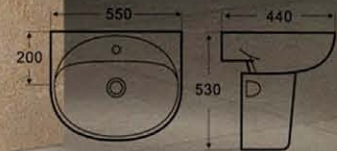

BJ 102

- Wall-hung Basin
- Size : 480 × 430 × 345mm
- Wall-hung installation

BJ 103

- Wall-hung Basin
- Size : 585 × 485 × 410mm
- Wall-hung installation

BJ 104

- Wall-hung Basin
- Size : 485 x 430 x 300mm
- Wall-hung installation

BJ 105

- Wall-hung Basin
- Size : 570 x 480 x 395mm
- Wall-hung installation

BJ 106

- Wall-hung Basin
- Size : 580 x 460 x 430mm
- Wall-hung installation

BC 107

Wall-hung Half Pedestal Basin
 Size: 550x440x530mm
 Pedestal Open back

BJ 108

- Wall-hung Basin
- Size : 510 x 460 x 400mm
- Wall-hung installation

BC 109

Wall-hung Half Pedestal Basin
 Size: 600x470x450mm
 1th & 2th Tap-hole Available / Pedestal Open back

BG 110

Wash Basin with
 Semi Pedestal (white)
 600 X 450 X 405 mm