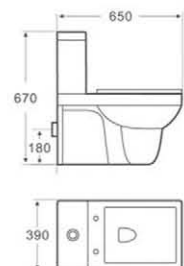

WCC 207

Washdown Wall-Hung Toilet with cistern
Size: 650X390X670mm
P-trap 180mm Roughing-in