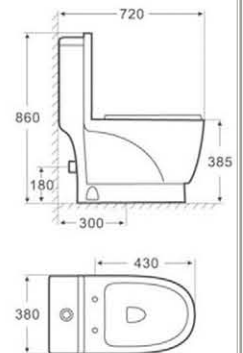

WCC 111

Washdown One-Piece Toilet
Size: 710X370X630mm
S-trap, 100, 230, 300mm Roughing-in
P-trap, 180mm Roughing-in