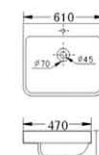

BJ 420

- Artistic Basin
- Size : 1020 × 470 × 135mm
- Above counter mounting

BJ 421

- Artistic Basin
- Size : 600 × 395 × 165mm
- Above counter mounting

BJ 422

- Artistic Basin
- Size : 610 × 470 × 190mm
- Above counter mounting

BJ 423

- Half wall-hung Basin
- Size : 485×375×135mm
- Above counter mounting

BJ 424

- Half wall-hung Basin
- Size : 620×475×180mm
- Above counter mounting

BJ 425

- Artistic Basin
- Size : 570×400×150mm
- Above counter mounting