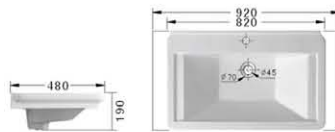

BC 115

Wall-hung Half Pedestal Basin
Size: 620 X 490 X 410 mm
1th & 2th Tap-hole Available
Pedestal Open back

BJ 201

- Pedestal Basin
- Size : 510 x 510 x 815mm
- Fixing to wall back

BJ 202

- Pedestal Basin
- Size : 630 x 460 x 835mm
- Fixing to wall back

BJ 203

- Pedestal Basin
- Size : 520 x 470 x 790mm
- Fixing to wall back

BJ 204

- Pedestal Basin
- Size : 460 x 310 x 810mm
- Fixing to wall back

BJ 205

- Pedestal Basin
- Size : 590 x 480 x 800mm
- Fixing to wall back

BJ 525

- Counter Basin
- Size : 710 × 470 × 245mm
- Mounting above cabinet

BJ 526

- Counter Basin
- Size : 610 × 470 × 245mm
- Mounting above cabinet

BJ 527

- Counter Basin
- Size : 920 x 480 x 190mm
- Mounting above cabinet

BJ 528

- Counter Basin
- Size : 820 x 480 x 190mm
- Mounting above cabinet

BJ 529

- Counter Basin
- Size : 820 x 465 x 180mm
- Mounting above cabinet

BJ 530

- Counter Basin
- Size : 710 x 465 x 190mm
- Mounting above cabinet