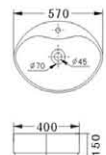

BJ 423

- Half wall-hung Basin
- Size : 485×375×135mm
- Above counter mounting

BJ 424

- Half wall-hung Basin
- Size : 620×475×180mm
- Above counter mounting

BJ 425

- Artistic Basin
- Size : 570×400×150mm
- Above counter mounting