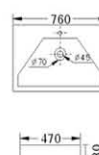

BJ 414

- Artistic Basin
- Size : 540 × 440 × 190mm
- Above counter mounting

BJ 415

- Artistic Basin
- Size : 530 × 410 × 155mm
- Above counter mounting

BJ 416

- Artistic Basin
- Size : 580 × 460 × 155mm
- Above counter mounting

BJ 417

- Artistic Basin
- Size : 470 × 470 × 165mm
- Above counter mounting

BJ 418

- Artistic Basin
- Size : 1000 × 470 × 140mm
- Above counter mounting

BJ 419

- Artistic Basin
- Size : 760 × 470 × 130mm
- Above counter mounting