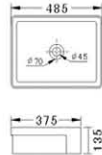

BJ 414

- Artistic Basin
- Size : 540 × 440 × 190mm
- Above counter mounting

BJ 415

- Artistic Basin
- Size : 530 × 410 × 155mm
- Above counter mounting

BJ 416

- Artistic Basin
- Size : 580 × 460 × 155mm
- Above counter mounting

BJ 417

- Artistic Basin
- Size : 470 × 470 × 165mm
- Above counter mounting

BJ 418

- Artistic Basin
- Size : 1000 × 470 × 140mm
- Above counter mounting

BJ 419

- Artistic Basin
- Size : 760 × 470 × 130mm
- Above counter mounting

BJ 420

- Artistic Basin
- Size : 1020 × 470 × 135mm
- Above counter mounting

BJ 421

- Artistic Basin
- Size : 600 × 395 × 165mm
- Above counter mounting

BJ 422

- Artistic Basin
- Size : 610 × 470 × 190mm
- Above counter mounting

BJ 423

- Half wall-hung Basin
- Size : 485×375×135mm
- Above counter mounting

BJ 424

- Half wall-hung Basin
- Size : 620×475×180mm
- Above counter mounting

BJ 425

- Artistic Basin
- Size : 570×400×150mm
- Above counter mounting