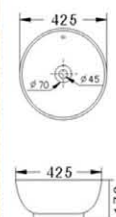

BC 115

Wall-hung Half Pedestal Basin
Size: 620 X 490 X 410 mm
1th & 2th Tap-hole Available
Pedestal Open back

BJ 201

- Pedestal Basin
- Size : 510 x 510 x 815mm
- Fixing to wall back

BJ 202

- Pedestal Basin
- Size : 630 x 460 x 835mm
- Fixing to wall back

BJ 311

- Wall-hung Basin
- Size : 600 x 450 x 190mm
- Wall-hung installation

BJ 312

- Wall-hung Basin
- Size : 420 x 420 x 180mm
- Wall-hung installation

BJ 401

- Artistic Basin
- Size : 600 × 455 × 165mm
- Above counter mounting

BJ 402

- Artistic Basin
- Size : 750 × 455 × 165mm
- Above counter mounting

BJ 403

- Artistic Basin
- Size : 900 × 455 × 165mm
- Above counter mounting

BJ 404

- Artistic Basin
- Size : 455 × 455 × 145mm
- Above counter mounting

BJ 405

- Artistic Basin
- Size : 610 × 480 × 145mm
- Above counter mounting

BJ 406

- Artistic Basin
- Size : 750 × 460 × 145mm
- Above counter mounting

BJ 407

- Artistic Basin
- Size : 425 × 425 × 170mm
- Above counter mounting