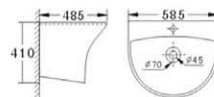

SKÖNHET

BASIN | GLASS BASIN | BATHROOM FURNITURE | CLOSET | URINAL | CUBICLES |
GLASS ENCLOSURES | GLASS PARTITION | TUB | JACUZZI

WASH BASINS

SESSION 1

BJ 101

- Wall-hung Basin
- Size : 560 × 450 × 380mm
- Wall-hung installation

BJ 102

- Wall-hung Basin
- Size : 480 × 430 × 345mm
- Wall-hung installation

BJ 103

- Wall-hung Basin
- Size : 585 × 485 × 410mm
- Wall-hung installation

BJ 104

- Wall-hung Basin
- Size : 485 x 430 x 300mm
- Wall-hung installation

BJ 105

- Wall-hung Basin
- Size : 570 x 480 x 395mm
- Wall-hung installation

BJ 106

- Wall-hung Basin
- Size : 580 x 460 x 430mm
- Wall-hung installation

BC 107

Wall-hung Half Pedestal Basin
 Size: 550x440x530mm
 Pedestal Open back