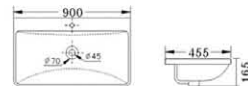

BJ 308

- Wall-hung Basin
- Size : 610 x 470 x 160mm
- Wall-hung installation

BJ 309

- Wall-hung Basin
- Size : 610 x 465 x 170mm
- Wall-hung installation

BJ 310

- Wall-hung Basin
- Size : 770 x 470 x 170mm
- Wall-hung installation

BJ 311

- Wall-hung Basin
- Size : 600 x 450 x 190mm
- Wall-hung installation

BJ 312

- Wall-hung Basin
- Size : 420 x 420 x 180mm
- Wall-hung installation

BJ 401

- Artistic Basin
- Size : 600 × 455 × 165mm
- Above counter mounting

BJ 402

- Artistic Basin
- Size : 750 × 455 × 165mm
- Above counter mounting

BJ 403

- Artistic Basin
- Size : 900 × 455 × 165mm
- Above counter mounting

BJ 404

- Artistic Basin
- Size : 455 × 455 × 145mm
- Above counter mounting