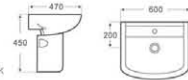

BJ 102

- Wall-hung Basin
- Size : 480 × 430 × 345mm
- Wall-hung installation

BJ 103

- Wall-hung Basin
- Size : 585 × 485 × 410mm
- Wall-hung installation

BJ 104

- Wall-hung Basin
- Size : 485 x 430 x 300mm
- Wall-hung installation

BJ 105

- Wall-hung Basin
- Size : 570 x 480 x 395mm
- Wall-hung installation

BJ 106

- Wall-hung Basin
- Size : 580 x 460 x 430mm
- Wall-hung installation

BC 107

Wall-hung Half Pedestal Basin
 Size: 550x440x530mm
 Pedestal Open back

BJ 108

- Wall-hung Basin
- Size : 510 x 460 x 400mm
- Wall-hung installation

BC 109

Wall-hung Half Pedestal Basin
 Size: 600x470x450mm
 1th & 2th Tap-hole Available / Pedestal Open back

BG 110

Wash Basin with
 Semi Pedestal (white)
 600 X 450 X 405 mm

BG 111

Wash Basin with
Semi Pedestal (white)
590 X 490 X 410 mm

BG 112

Wash Basin with
Semi Pedestal (Ivory)
550 X 445 X 394 mm

BG 113

Wash Basin with
Semi Pedestal (Ivory)
610 X 460 X 480 mm

BG 114

Wash Basin with
Semi Pedestal (white)
550 X 445 X 394 mm