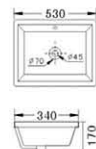

BJ 531

- Counter Basin
- Size : 610 x 465 x 190mm
- Mounting above cabinet

BJ 532

- Counter Basin
- Size : 1010 x 470 x 210mm
- Mounting above cabinet

BJ 533

- Counter Basin
- Size : 820 x 470 x 210mm
- Mounting above cabinet

BJ 534

- Counter Basin
- Size : 610 x 470 x 210mm
- Mounting above cabinet

BJ 601

- Above Counter Basin
- Size : 580 x 440 x 185mm
- Above Counter mounting

BJ 602

- Above Counter Basin
- Size : 580 x 475 x 205mm
- Above Counter mounting

BJ 603

- Under Counter Basin
- Size : 530 x 340 x 170mm
- Under Counter mounting

BJ 604

- Under Counter Basin
- Size : 470 x 350 x 200mm
- Under Counter mounting

BJ 605

- Under Counter Basin
- Size : 435 x 435 x 190mm
- Under Counter mounting