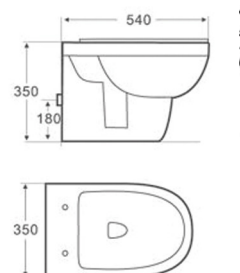

WCC 301

WCC 302

WCC 303

WCC 304