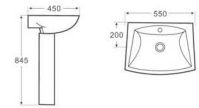

BC 207

- Pedestal Basin
- Size e: 480x470x800mm
- 1th & 2th Tap-hole Available
- Pedestal Open back