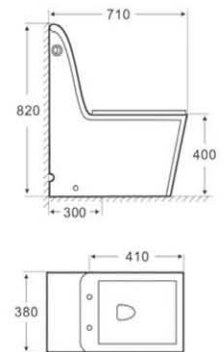

WCC 101

Washdown One - Piece Toilet
Size : 700X380X725 mm
S-trap, 100, 200, 300mm Roughing - in / P-trap
180mm Roughing - in

WCC 102

Washdown One - Piece Toilet
Size : 700X380X725 mm
S-trap, 100, 200, 300mm Roughing - in / P-trap
180mm Roughing - in

WCC 103

WCC 104