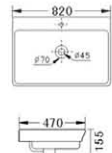

BJ 405

- Artistic Basin
- Size : 610 × 480 × 145mm
- Above counter mounting

BJ 406

- Artistic Basin
- Size : 750 × 460 × 145mm
- Above counter mounting

BJ 407

- Artistic Basin
- Size : 425 × 425 × 170mm
- Above counter mounting

BJ 408

- Artistic Basin
- Size : 605 × 395 × 180mm
- Above counter mounting

BJ 409

- Artistic Basin
- Size : 670 × 505 × 170mm
- Above counter mounting

BJ 410

- Artistic Basin
- Size : 820 × 470 × 155mm
- Above counter mounting

BJ 411

- Artistic Basin
- Size : 520 × 470 × 170mm
- Above counter mounting

BJ 412

- Artistic Basin
- Size : 750 × 410 × 150mm
- Above counter mounting

BJ 413

- Artistic Basin
- Size : 610 × 475 × 200mm
- Above counter mounting