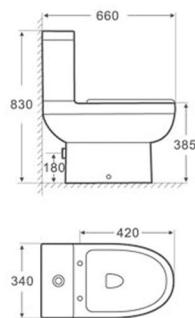

WCC 109

Siphonic One-Piece Toilet
Size: 690X415X590mm
S-trap, 300mm Roughing-in

WCC 110

Washdown One-Piece Toilet
Size: 720X380X860mm
S-trap, 300mm Roughing-in/ P-trap, 180mm Rouing-in

WCC 111

Washdown One-Piece Toilet
Size: 710X370X630mm
S-trap, 100, 230, 300mm Roughing-in
P-trap, 180mm Roughing-in

WCC 112

Siphonic One-Piece Toilet
Size: 680X370X750mm
S-trap, 100, 230, 300mm Roughing-in

WCC 113
Children's Washdown One-Piece Toilet
Size: 520X280X530mm
S-trap 180mm Roughing-in

WCC 201
Washdown Two-Piece Toilet
Size: 685X370X840mm
P-trap 180mm Roughing-in

WCC 202
Washdown Two-Piece Toilet
Size: 660X340X830mm
P-trap 180mm Roughing-in

WCC 203
Washdown Two-Piece Toilet
Size: 610X400X790mm
P-trap 180mm Roughing-in

WCC 204

Washdown Two-Piece Toilet
 Size: 660X350X790mm
 P-trap 180mm Roughing-in

WCC 205

Washdown Two-Piece Toilet
 Size: 720X380X730mm
 S-trap 300mm Roughing-in /
 P-trap 180mm Roughing-in

WCC 206

Washdown Wall-Hung Toilet with cistern
 Size: 615X325X800mm
 P-trap 180mm Roughing-in

WCC 207