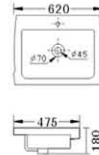

BJ 424

- Half wall-hung Basin
- Size : 620×475×180mm
- Above counter mounting