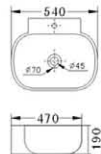

BJ 420

- Artistic Basin
- Size : 1020 × 470 × 135mm
- Above counter mounting

BJ 421

- Artistic Basin
- Size : 600 × 395 × 165mm
- Above counter mounting

BJ 422

- Artistic Basin
- Size : 610 × 470 × 190mm
- Above counter mounting

BJ 423

- Half wall-hung Basin
- Size : 485×375×135mm
- Above counter mounting

BJ 424

- Half wall-hung Basin
- Size : 620×475×180mm
- Above counter mounting

BJ 425

- Artistic Basin
- Size : 570×400×150mm
- Above counter mounting

BJ 426

- Artistic Basin
- Size : 540×470×190mm
- Above counter mounting

BJ 427

- Artistic Basin
- Size : 605×430×185mm
- Above counter mounting

BJ 428

- Artistic Basin
- Size : 615×420×185mm
- Above counter mounting