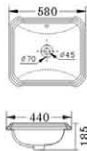

BJ 528

- Counter Basin
- Size : 820 x 480 x 190mm
- Mounting above cabinet

BJ 529

- Counter Basin
- Size : 820 x 465 x 180mm
- Mounting above cabinet

BJ 530

- Counter Basin
- Size : 710 x 465 x 190mm
- Mounting above cabinet

BJ 531

- Counter Basin
- Size : 610 x 465 x 190mm
- Mounting above cabinet

BJ 532

- Counter Basin
- Size : 1010 x 470 x 210mm
- Mounting above cabinet

BJ 533

- Counter Basin
- Size : 820 x 470 x 210mm
- Mounting above cabinet

BJ 534

- Counter Basin
- Size : 610 x 470 x 210mm
- Mounting above cabinet

BJ 601

- Above Counter Basin
- Size : 580 x 440 x 185mm
- Above Counter mounting

BJ 602

- Above Counter Basin
- Size : 580 x 475 x 205mm
- Above Counter mounting