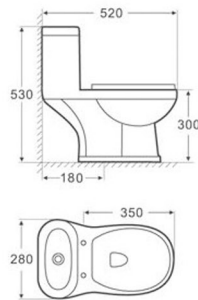

WCC 106
Washdown One-Piece Toilet
Size: 730X380X740mm
S-trap, 100, 230, 300mm Roughing-in/ P-trap, 180mm Roughing-in

WCC 107
Siphonic One-Piece Toilet
Size: 730X390X750mm
S-trap, 300mm Roughing-in

WCC 108
Siphonic One-Piece Toilet
Size: 620X360X710mm
S-trap, 300mm Roughing-in

WCC 109

Siphonic One-Piece Toilet
Size: 690X415X590mm
S-trap, 300mm Roughing-in

WCC 110

Washdown One-Piece Toilet
Size: 720X380X860mm
S-trap, 300mm Roughing-in/ P-trap, 180mm Rouing-in

WCC 111

Washdown One-Piece Toilet
Size: 710X370X630mm
S-trap, 100, 230, 300mm Roughing-in
P-trap, 180mm Roughing-in

WCC 112

Siphonic One-Piece Toilet
Size: 680X370X750mm
S-trap, 100, 230, 300mm Roughing-in

WCC 113
Children's Washdown One-Piece Toilet
Size: 520X280X530mm
S-trap 180mm Roughing-in

WCC 201
Washdown Two-Piece Toilet
Size: 685X370X840mm
P-trap 180mm Roughing-in

WCC 202
Washdown Two-Piece Toilet
Size: 660X340X830mm
P-trap 180mm Roughing-in

WCC 203
Washdown Two-Piece Toilet
Size: 610X400X790mm
P-trap 180mm Roughing-in

WCC 204

Washdown Two-Piece Toilet
 Size: 660X350X790mm
 P-trap 180mm Roughing-in