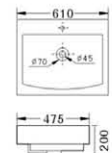

BJ 408

- Artistic Basin
- Size : 605 × 395 × 180mm
- Above counter mounting

BJ 409

- Artistic Basin
- Size : 670 × 505 × 170mm
- Above counter mounting

BJ 410

- Artistic Basin
- Size : 820 × 470 × 155mm
- Above counter mounting

BJ 411

- Artistic Basin
- Size : 520 × 470 × 170mm
- Above counter mounting

BJ 412

- Artistic Basin
- Size : 750 × 410 × 150mm
- Above counter mounting

BJ 413

- Artistic Basin
- Size : 610 × 475 × 200mm
- Above counter mounting