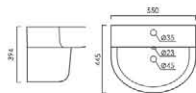

BJ 105

- Wall-hung Basin
- Size : 570 x 480 x 395mm
- Wall-hung installation

BJ 106

- Wall-hung Basin
- Size : 580 x 460 x 430mm
- Wall-hung installation

BC 107

Wall-hung Half Pedestal Basin
 Size: 550x440x530mm
 Pedestal Open back

BJ 108

- Wall-hung Basin
- Size : 510 x 460 x 400mm
- Wall-hung installation

BC 109

Wall-hung Half Pedestal Basin
 Size: 600x470x450mm
 1th & 2th Tap-hole Available / Pedestal Open back

BG 110

Wash Basin with
 Semi Pedestal (white)
 600 X 450 X 405 mm

BG 111

Wash Basin with
Semi Pedestal (white)
590 X 490 X 410 mm

BG 112

Wash Basin with
Semi Pedestal (Ivory)
550 X 445 X 394 mm

BG 113

Wash Basin with
Semi Pedestal (Ivory)
610 X 460 X 480 mm

BG 114

Wash Basin with
Semi Pedestal (white)
550 X 445 X 394 mm