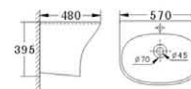

BJ 102

- Wall-hung Basin
- Size : 480 × 430 × 345mm
- Wall-hung installation

BJ 103

- Wall-hung Basin
- Size : 585 × 485 × 410mm
- Wall-hung installation

BJ 104

- Wall-hung Basin
- Size : 485 x 430 x 300mm
- Wall-hung installation

BJ 105

- Wall-hung Basin
- Size : 570 x 480 x 395mm
- Wall-hung installation

BJ 106

- Wall-hung Basin
- Size : 580 x 460 x 430mm
- Wall-hung installation

BC 107

Wall-hung Half Pedestal Basin
 Size: 550x440x530mm
 Pedestal Open back