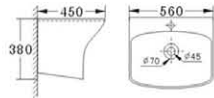

SKÖNHET

BASIN | GLASS BASIN | BATHROOM FURNITURE | CLOSET | URINAL | CUBICLES |
GLASS ENCLOSURES | GLASS PARTITION | TUB | JACUZZI

WASH BASINS

SESSION 1

BJ 101

- Wall-hung Basin
- Size : 560 × 450 × 380mm
- Wall-hung installation

BJ 102

- Wall-hung Basin
- Size : 480 × 430 × 345mm
- Wall-hung installation

BJ 103

- Wall-hung Basin
- Size : 585 × 485 × 410mm
- Wall-hung installation

BJ 104

- Wall-hung Basin
- Size : 485 x 430 x 300mm
- Wall-hung installation