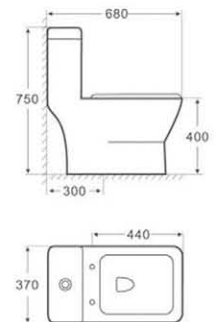

THE SERIES OF TOILETS

Life is absorbed once we feel sunshine, air and field. Lines and colors are nonobjective concept in our life, and the content aims at new living creation and inspiration, so sensible care and perceptive spreading come to meet each other.

WCC 109

WCC 110

Washdown One-Piece Toilet
Size: 720X380X860mm
S-trap, 300mm Roughing-in/ P-trap, 180mm Rouing-in

WCC 111

Washdown One-Piece Toilet
Size: 710X370X630mm
S-trap, 100, 230, 300mm Roughing-in
P-trap, 180mm Roughing-in

WCC 112

Siphonic One-Piece Toilet
Size: 680X370X750mm
S-trap, 100, 230, 300mm Roughing-in