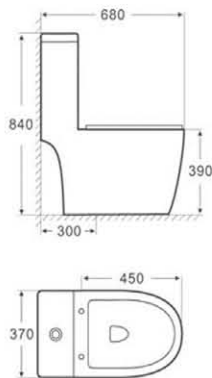

WCC 101

Washdown One - Piece Toilet
Size : 700X380X725 mm
S-trap, 100, 200, 300mm Roughing - in / P-trap
180mm Roughing - in

WCC 102

Washdown One - Piece Toilet
Size : 700X380X725 mm
S-trap, 100, 200, 300mm Roughing - in / P-trap
180mm Roughing - in

WCC 103

WCC 104