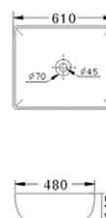

BC 115

Wall-hung Half Pedestal Basin
Size: 620 X 490 X 410 mm
1th & 2th Tap-hole Available
Pedestal Open back

BJ 201

- Pedestal Basin
- Size : 510 x 510 x 815mm
- Fixing to wall back

BJ 202

- Pedestal Basin
- Size : 630 x 460 x 835mm
- Fixing to wall back

BJ 311

- Wall-hung Basin
- Size : 600 x 450 x 190mm
- Wall-hung installation

BJ 312

- Wall-hung Basin
- Size : 420 x 420 x 180mm
- Wall-hung installation

BJ 401

- Artistic Basin
- Size : 600 × 455 × 165mm
- Above counter mounting

BJ 402

- Artistic Basin
- Size : 750 × 455 × 165mm
- Above counter mounting

BJ 403

- Artistic Basin
- Size : 900 × 455 × 165mm
- Above counter mounting

BJ 404

- Artistic Basin
- Size : 455 × 455 × 145mm
- Above counter mounting

BJ 405

- Artistic Basin
- Size : 610 × 480 × 145mm
- Above counter mounting

BJ 406

- Artistic Basin
- Size : 750 × 460 × 145mm
- Above counter mounting

BJ 407

- Artistic Basin
- Size : 425 × 425 × 170mm
- Above counter mounting